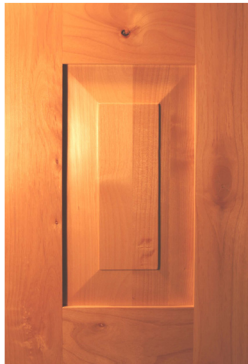

RAISED PANEL OPTIONS

BOZEMAN PANEL
A deep beveled panel with a notch.