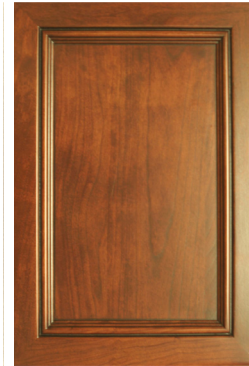

## DOOR STYLE STANDARD 5-PIECE

**HELENA**  
Has a wide, soft-edged raised panel & a radiused inside edge.

## DOOR STYLES MITERED 5-PIECE

**MARQUETTE**  
Outside edge can be detailed.  
Not available in Cornerstone.

**JOLIETTE\***  
Outside edge can be detailed.  
Not available in Cornerstone.